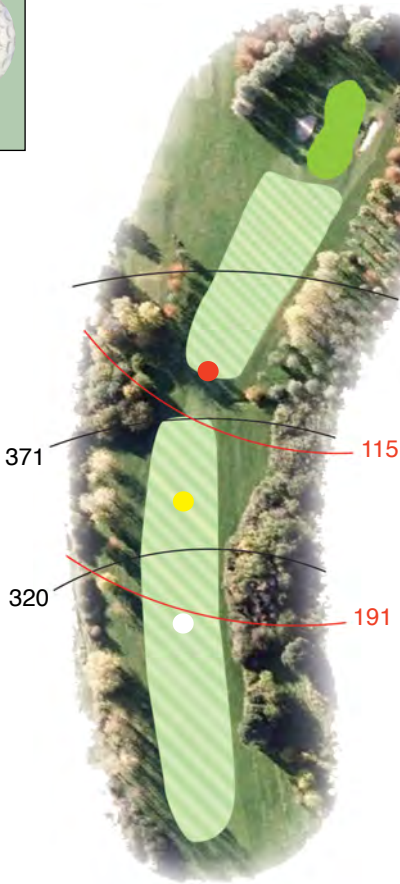

Distances are in YARDS to the centre of the green

11
Par 4

350
352
366

Distances are in YARDS to the centre of the green

12
Par 3

184
219
231

Distances are in YARDS to the centre of the green

Distances are in YARDS to the centre of the green

14
Par 4

97
115
120

Distances are in YARDS to the centre of the green

259
265
268

Distances are in YARDS to the centre of the green

16
Par 5

420
469
488

Distances are in YARDS to the centre of the green

396
464
476

Distances are in YARDS to the centre of the green

18
Par 3

291
319
326

Distances are in YARDS to the centre of the green