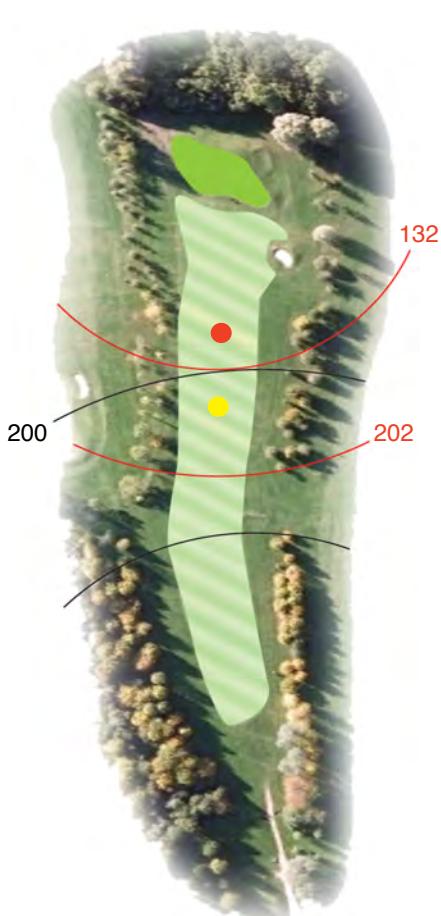

100 Yards to centre of green

150 Yards to centre of green

200 yards to centre of green

Water

Distances are in YARDS to the centre of the green

147
178
210

193

Distances are in YARDS to the centre of the green

Distances are in YARDS to the centre of the green

138
147
154

Distances are in YARDS to the centre of the green

Distances are in YARDS to the centre of the green

337
390
401

Distances are in YARDS to the centre of the green

307
319
332

Distances are in YARDS to the centre of the green

302
309
322

Distances are in YARDS to the centre of the green

Distances are in YARDS to the centre of the green

4

3

5