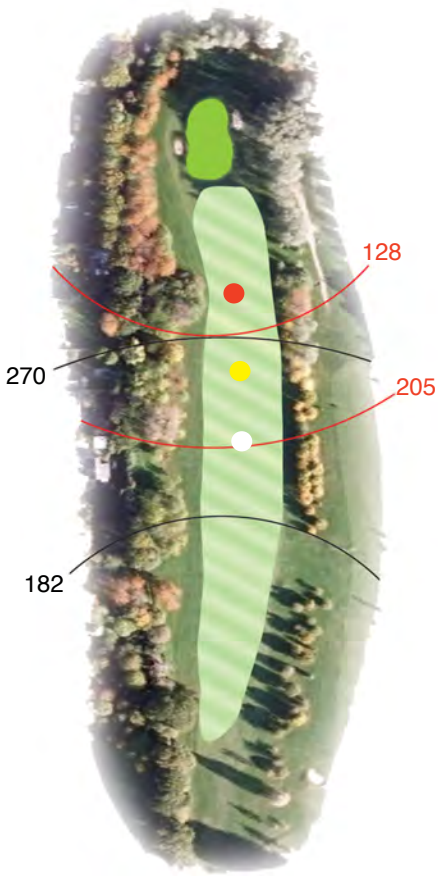

100 Yards to centre of green

150 Yards to centre of green

200 yards to centre of green

Water

Distances are in YARDS to the centre of the green

147
178
210

193

Distances are in YARDS to the centre of the green

Distances are in YARDS to the centre of the green

138
147
154

Distances are in YARDS to the centre of the green

Distances are in YARDS to the centre of the green

337
390
401

Distances are in YARDS to the centre of the green

307
319
332

Distances are in YARDS to the centre of the green

302
309
322

Distances are in YARDS to the centre of the green

Distances are in YARDS to the centre of the green

4

3

5