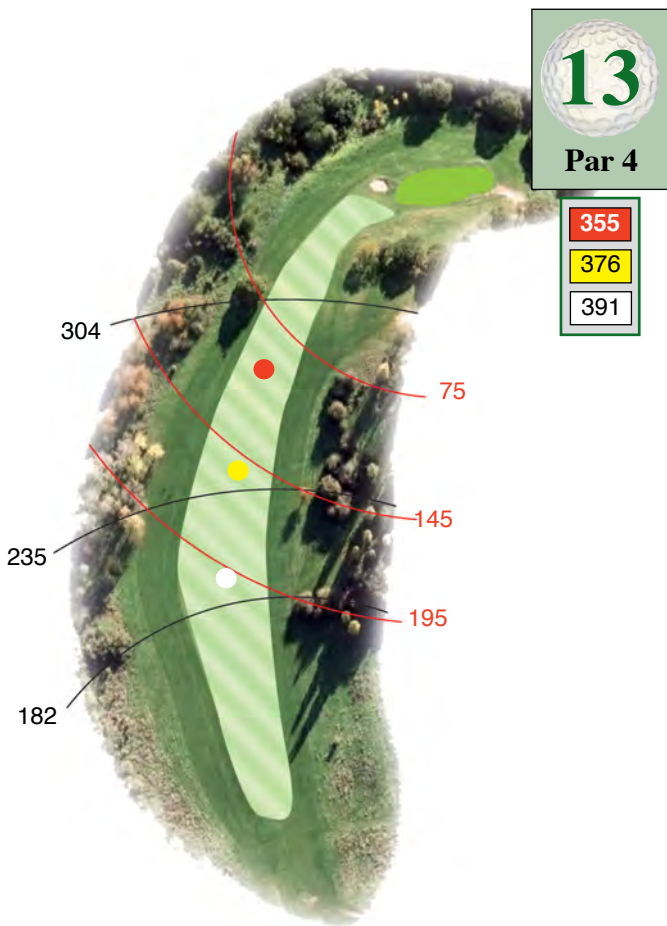

14

8

10

13

9

18

17

441
457
476

Distances are in YARDS to the centre of the green

11
Par 4

350
352
366

Distances are in YARDS to the centre of the green

12
Par 3

184
219
231

Distances are in YARDS to the centre of the green

Distances are in YARDS to the centre of the green

14
Par 4

97
115
120

Distances are in YARDS to the centre of the green

259
265
268

Distances are in YARDS to the centre of the green

16
Par 5

420
469
488

Distances are in YARDS to the centre of the green

396
464
476

Distances are in YARDS to the centre of the green

18
Par 3

291
319
326

Distances are in YARDS to the centre of the green